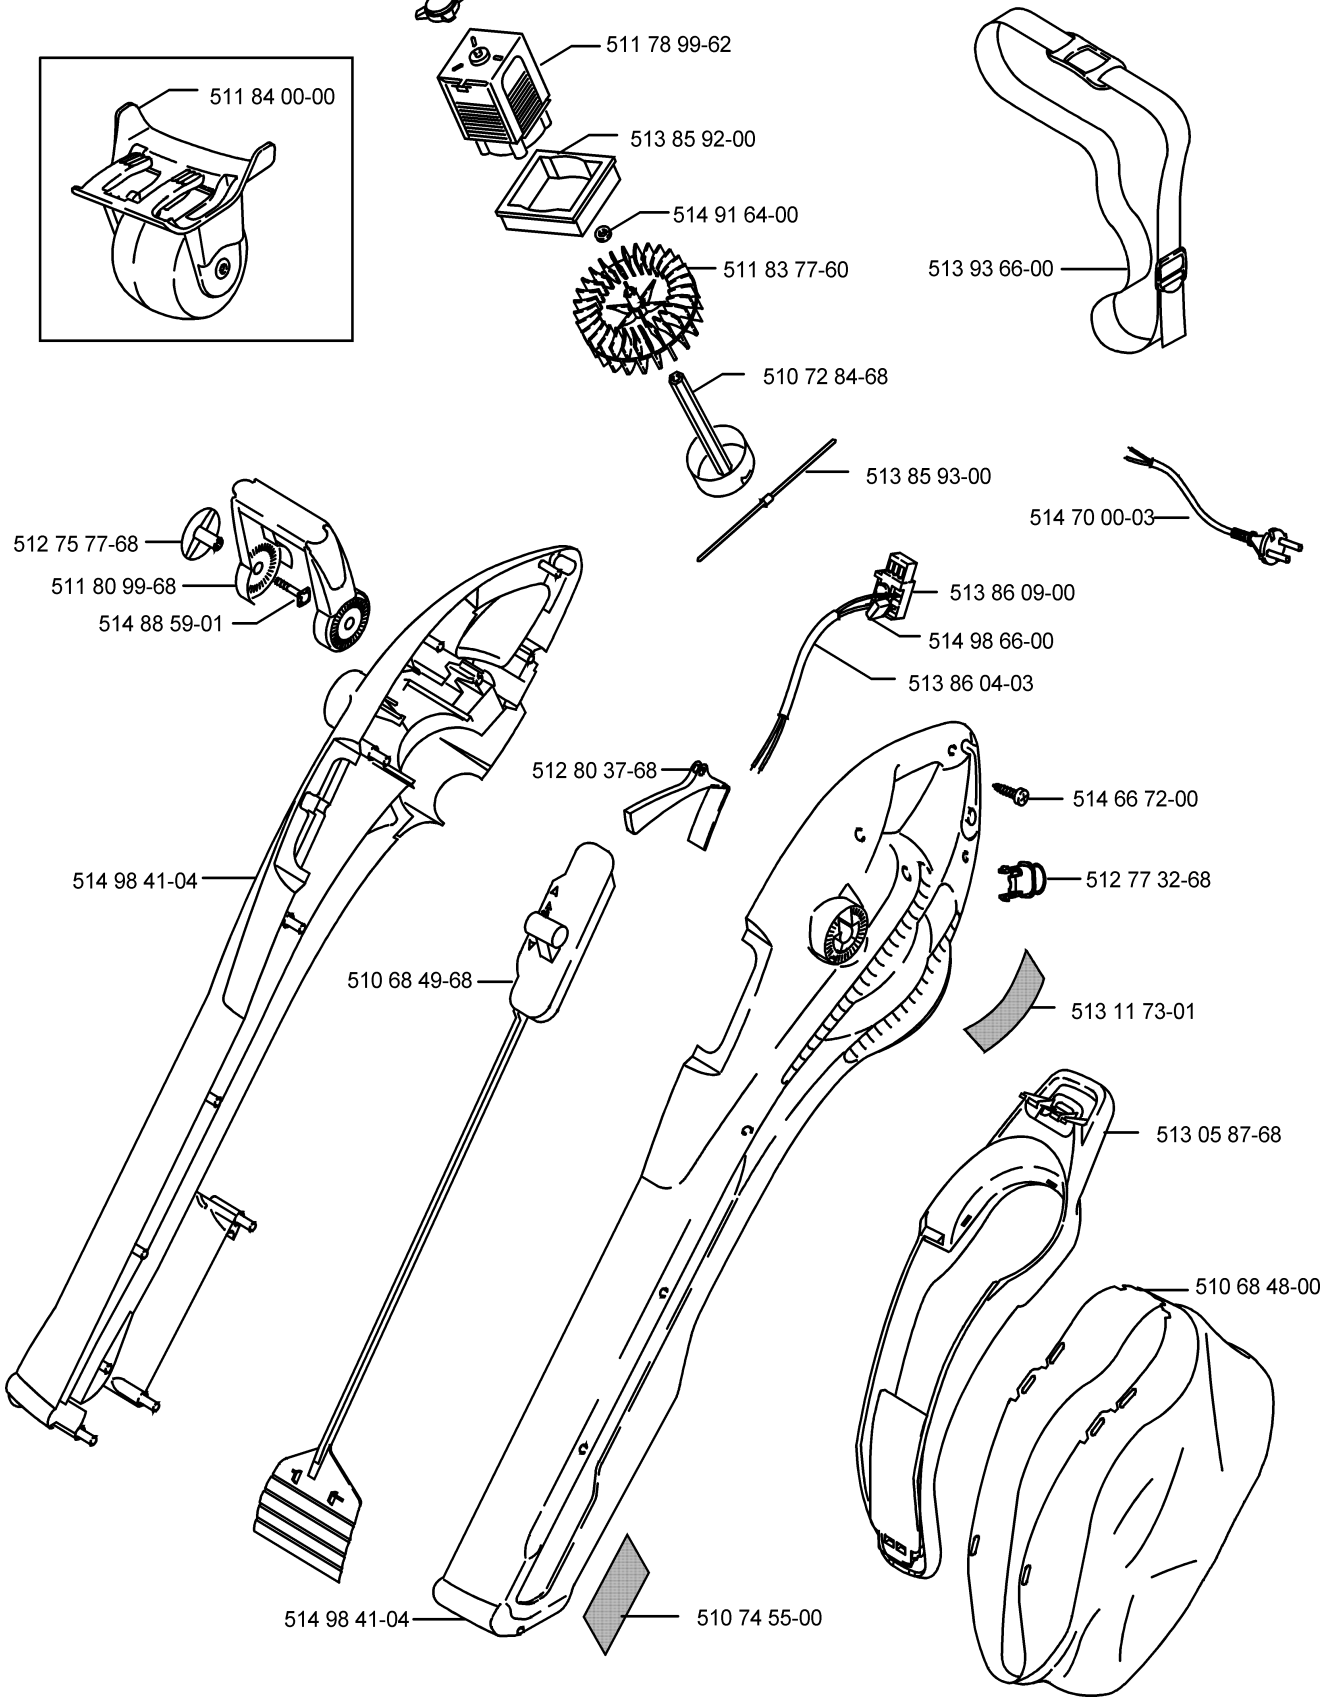

514 70 00-03

512 75 77-68

511 80 99-68

514 88 59-01

513 86 09-00

514 98 66-00

513 86 04-03

512 80 37-68

514 66 72-00

512 77 32-68

514 98 41-04

513 11 73-01

510 68 49-68

513 05 87-68

510 68 48-00

514 98 41-04

510 74 55-00

Part Number	Description	Qty	Note
510 68 48-00	DEBRIS BAG	1	
510 68 49-68	VALVE MECHANISM	1	
510 72 84-68	CUTTING HEAD	1	
510 74 55-00	LABEL MODEL 2500W TURBO	1	
511 78 99-62	MOTOR AMETEK 9361750	1	
511 80 99-68	FRONT HANDLE	1	
511 83 77-60	IMPELLER 113mm DIA	1	
511 84 00-00	ROLLER ASSEMBLY (VAC WHEEL	1	
512 75 77-68	WING KNOB	2	
512 77 32-68	CORD ANCHOR BELL MOUTH GREY	1	
512 80 37-68	SWITCH ACTUATOR	1	
513 05 87-68	BAG FRAME / FLAP ASSEMBLY	1	
513 11 73-01	LAB:WARNING GEN2 SHRED YELLO	1	
513 11 81-00	COLLAR:ABS	1	
513 85 92-00	RUBBER SUSP.RING	1	
513 85 93-00	BLADE-CLIP-ON	5	
513 86 04-03	INTERNAL LEAD ASSY 1500W G/V	1	
513 86 09-00	SWITCH:8A 250V GREY TRIGGER	1	
513 93 66-00	STRAP-LOW COST	1	
514 66 72-00	SCREW NO6 POZIDRIVE RECESSED	12	
514 70 00-03	LEAD (SWISS) (BLACK)	1	
514 88 59-01	SQUARE HEAD BOLT	2	
514 91 64-00	WASHER 8mm	1	
514 98 41-04	CLAMSHELLS PACKED	1	
514 98 66-00	CAPACITOR 0.22uF	1	