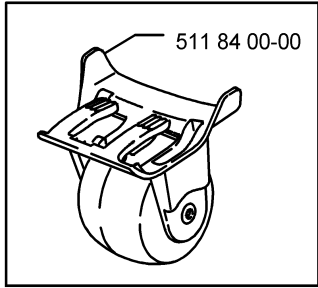

513 11 81-00

511 78 99-62

513 85 92-00

514 91 64-00

511 83 77-60

513 93 66-00

510 72 84-68

513 85 93-00

514 70 00-03

512 75 77-68

511 80 99-68

514 88 59-01

513 86 09-00

514 98 66-00

513 86 04-03

512 80 37-68

514 66 72-00

512 77 32-68

514 98 41-04

513 11 73-01

510 68 49-68

513 05 87-68

510 68 48-00

514 98 41-04

510 74 55-00